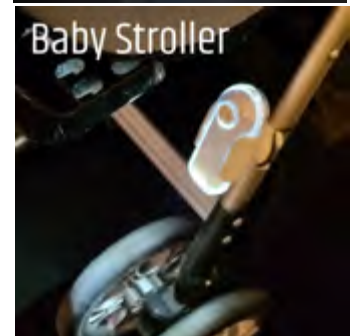

BA529 MamaLight
BATTERY OPERATED
MULTI-PURPOSE LED COB LIGHT

- + Multi-purpose with rotatable angle
- + LED as down light. COB as Front Light
- + Easy to install
- + 4 Modes High / Mid / Low / Flash
- + Weather Resist IPX4
- + Size : 95 x 38 mm
- + Battery: AAA x 3 (not included)

+ <https://youtu.be/PCo0MdmIUT8>