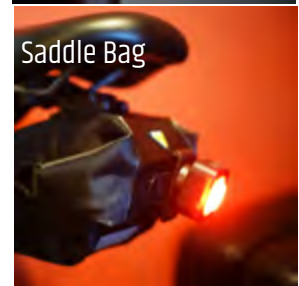

LUMIXELL

The
Power
of
Magnet

BA501 Atom

SMART COMPACT FRONT LIGHT

- + Powerful 200 Lumen (Front)
- + Unique magnetic coupling design
- + Silicon strap + mounting clip easily attached onto handlebar
- + Special wide vision + spot optical design. Provide more than 180 ° of visibility

BA500 Atom

SMART COMPACT TAIL LIGHT

- + Powerful 100 Lumen (Tail)
- + Unique magnetic coupling design
- + Silicon strap + mounting clip easily attached onto backseat / helmet / saddle bag / jersey
- + Special wide vision + spot optical design. Provide more than 180 ° of visibility

Video: <https://youtu.be/opxlGN8tsNE>

Front

Helmet

Saddle Bag

>180 ° visibility

LUMIXELL

info@lumixell.com

www.lumixell.com