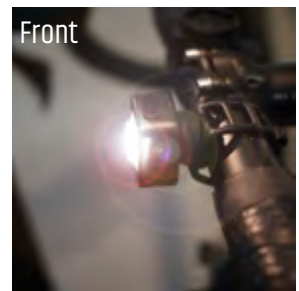

LUMIXELL

The
Power
of
Magnet

BA501 Atom

SMART COMPACT FRONT LIGHT

- + Powerful 200 Lumen (Front)
- + Unique magnetic coupling design
- + Silicon strap + mounting clip easily attached onto handlebar
- + Special wide vision + spot optical design. Provide more than 180 ° of visibility

BA500 Atom

SMART COMPACT TAIL LIGHT

- + Powerful 100 Lumen (Tail)
- + Unique magnetic coupling design
- + Silicon strap + mounting clip easily attached onto backseat / helmet / saddle bag / jersey
- + Special wide vision + spot optical design. Provide more than 180 ° of visibility

Video: <https://youtu.be/opxlGN8tsNE>

Front

Helmet

Saddle Bag

>180 ° visibility

LUMIXELL

info@lumixell.com

www.lumixell.com