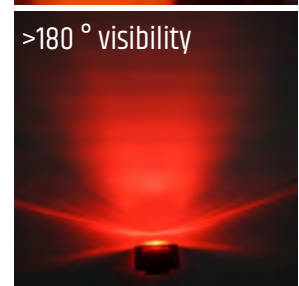

BA500 Atom

SMART COMPACT TAIL LIGHT

- + Powerful 100 Lumen (Tail)
- + Unique magnetic coupling design
- + Silicon strap + mounting clip easily attached onto backseat / helmet / saddle bag / jersey
- + Special wide vision + spot optical design. Provide more than 180 ° of visibility

Video: <https://youtu.be/opxlGN8tsNE>

Front

Helmet

Saddle Bag

>180 ° visibility

LUMIXELL

info@lumixell.com

www.lumixell.com