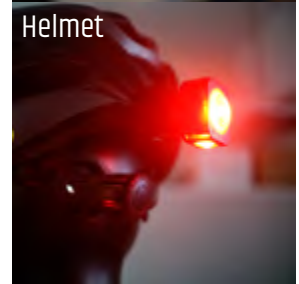

LUMIXELL

The
Power
of
Magnet

BA501 Atom

SMART COMPACT FRONT LIGHT

- + Powerful 200 Lumen (Front)
- + Unique magnetic coupling design
- + Silicon strap + mounting clip easily attached onto handlebar
- + Special wide vision + spot optical design. Provide more than 180 ° of visibility

BA500 Atom

SMART COMPACT TAIL LIGHT

- + Powerful 100 Lumen (Tail)
- + Unique magnetic coupling design
- + Silicon strap + mounting clip easily attached onto backseat / helmet / saddle bag / jersey
- + Special wide vision + spot optical design. Provide more than 180 ° of visibility

Video: <https://youtu.be/opxlGN8tsNE>

Front

Helmet

Saddle Bag

>180 ° visibility

LUMIXELL

info@lumixell.com

www.lumixell.com