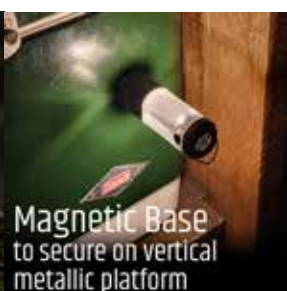

MODE MEMORY

CHARGING STATUS

IPX4 WATER SPLASH

**4000** mAh

Magnetic Base to secure on vertical metallic platform

Replaceable Battery

The specified lumen values are measured 30 seconds after switching the lamp on. We measure lumen according to the ANSI / NEMA FL1 Standard.