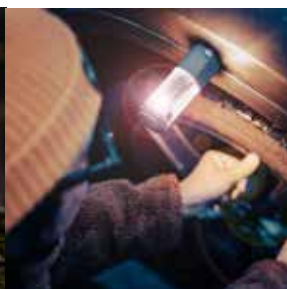

BA532 Kanon 450 Basic USB-C Rechargeable Lantern + Flashlight

- + Multi-functional lantern + Flashlight
- + Powerful 450 lumen in a compact size
- + Built-in metal ring + magnetic base + tripod compatible screw nut inserts
  User can use the lantern to provide light in different occasions
- + Provide 4 different lighting effects for various usages:
  Ambient lighting, Task Lighting, Accent Lighting, Decorative Lighting
- + Built-in collapsible legs to increase stability in uneven surface / landscape
- + Battery: 18650 (3200 mAh) x 1
- + USB-C Charging (USB-C cable included)
- + One Touch Quick Remaining Battery Capacity Check
- + Charging Status Indicator
- + Ultra Long Burn Time 130 hours LOW mode
- + Water Resist IPX4 can be used in the rain & inclement weather
- + Camping, hiking, fishing, and any outdoor activities

QUICK BATTERY CHECK INDICATOR

450
MAX LUMEN

USB-C RECHARGE

130 hr
LOW MODE

MODE MEMORY

CHARGING STATUS

IPX4 WATER SPLASH

3200
mAh