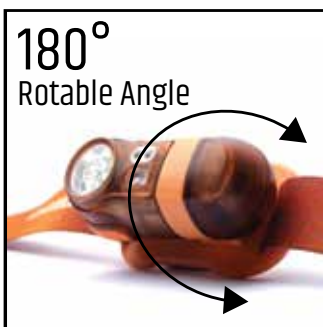

- + **Powerful 600 lumen in a compact size**
- + **180° Rotatable Angle** to adjust lighting angle
- + **Boost mode** to get instant max. brightness for 30 seconds
- + **7 Lighting Modes** Low > Warm White > Red > Eco > Mid > High > Boost
- + **3 Flashing Patterns** Steady > Flash > S.O.S. Flash
- + **3 Lighting Colors** White / Red / Warm White for proximity
- + **Battery: 18500 (1500mAh)**
- + **USB-C Charging** (cable included)
- + **Quick Battery Check Indicator**
- + **Charging Status Indicator**
- + **Mode Memory**
- + **Burn Time** 10 hours ECO mode
- + **Water Resist IPX5** can be used in the rain & inclement weather

180°
 ROTATE ANGLE

 USB-C RECHARGE

 MODE MEMORY

 IPX5 WATER SPLASH

10_{hr}
 ECO MODE

600
 MAX LUMEN

 QUICK BATTERY CHECK INDICATOR

 CHARGING STATUS

1500
 mAh

TRUE LUMENS
 The specified lumen values are measured 30 seconds after switching the lamp on. We measure lumen according to the ANSI / NEMA FL1 Standard.

BA611 Kula 400

USB-C Rechargeable Headlamp