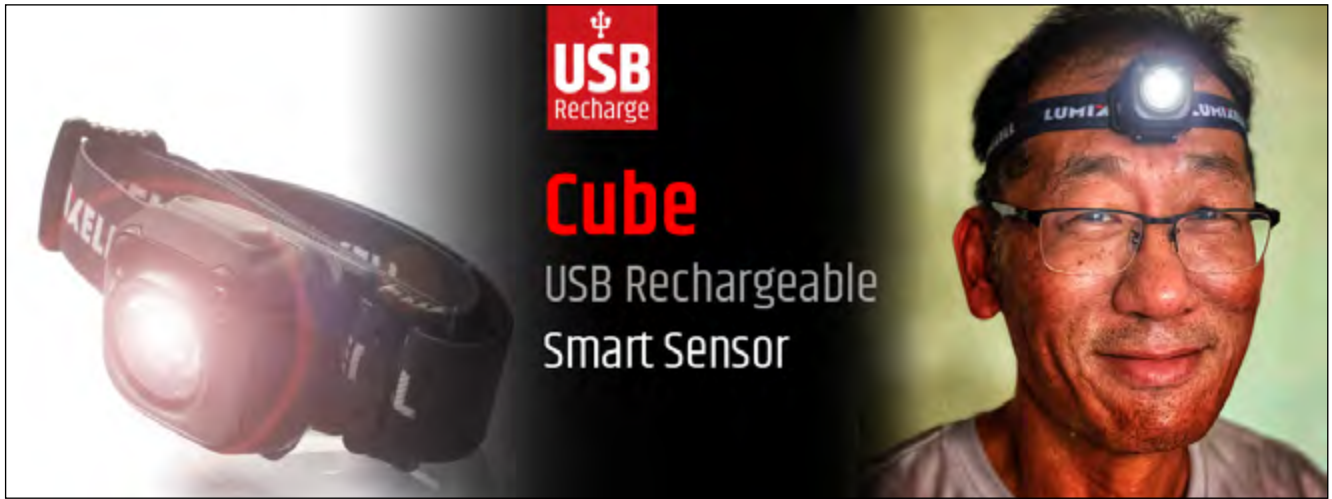

LUMIXELL

Headlamp Series
2022

BA377 Cube

USB Rechargeable Headlamp Smart Sensor

- + Powerful 150 Lumen
- + 52g only compact design
- + Zero Dazzle

With Lumixell Zero-Dazzle feature, the sensor will dim your head torch when facing each other and deactivate back to full power when you turn away. Never blind or dazzle again.

- + Hand Free Sensor Switch
ON/OFF headlamp without removing your glove
- + USB Rechargeable Battery
Built-in 700 mAh USB Cable included
- + High / Med / Low modes
- + Click for video: <https://youtu.be/94trCPVZDgM>

BA145 Foci Headlamp Petit

- + Smart plug and detach system
- + Secure, light-weighted LED Headlamp
- + Easily clip on objects or fit on head
- + 2 modes blinking / steady
- + Battery CR2032 x 2
- + IPX4 Water Resistance
- + Click for video: <https://youtu.be/DjIQyITccw>

Adjust into different
viewing angles

Slant Slit
for easy insert of
the headband

Smart
plug and detach
system

BA193 Blade

USB Rechargeable Headlamp Slim

- + Powerful 150 Lumen produces beam with a throw of 50m
- + 49g only Compact Design
- + USB Rechargeable Battery Built-in 600 mAh USB Cable included
- + Comfortable Elastic Headband
- + Click for video: <https://youtu.be/2PFabfWkj7M>