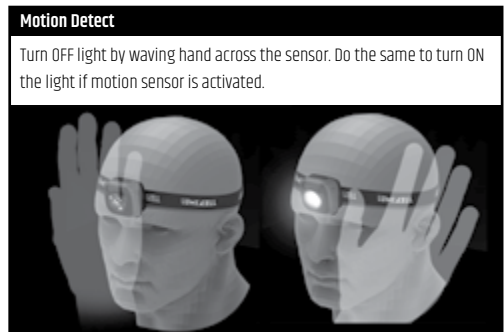

LUMIXELL

Headlamp Series
2022

BA377 Cube

USB Rechargeable Headlamp Smart Sensor

- + Powerful 150 Lumen
- + 52g only compact design
- + Zero Dazzle

With Lumixell Zero-Dazzle feature, the sensor will dim your head torch when facing each other and deactivate back to full power when you turn away. Never blind or dazzle again.

- + Hand Free Sensor Switch
ON/OFF headlamp without removing your glove
- + USB Rechargeable Battery
Built-in 700 mAh USB Cable included
- + High / Med / Low modes
- + Click for video: <https://youtu.be/94trCPVZDgM>

Adjust into different
viewing angles

Slant Slit
for easy insert of
the headband

Smart
plug and detach
system

BA193 Blade

USB Rechargeable Headlamp Slim

- + Powerful 150 Lumen produces beam with a throw of 50m
- + 49g only Compact Design
- + USB Rechargeable Battery Built-in 600 mAh USB Cable included
- + Comfortable Elastic Headband
- + Click for video: <https://youtu.be/2PFabfWkj7M>

USB Rechargeable

90° Tilt Angle

Atom

Battery Operated
Headlamp
Basic

BA187 Atom

Battery Operated Headlamp Basic

- + Wide, Uniform Beam for comfortable close-range vision
- + Simple To Use Single Button quick and easy to select mode
- + Light Weight
- + Comfortable Elastic Headband
- + Battery AAA X 3