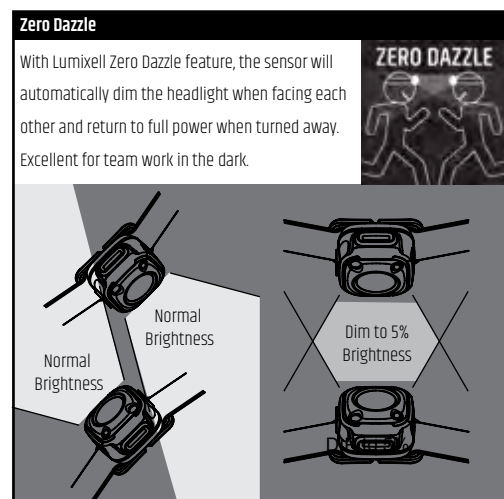

LUMIXELL

Headlamp Series
2022

BA377 Cube

USB Rechargeable Headlamp Smart Sensor

- + Powerful 150 Lumen
- + 52g only compact design
- + Zero Dazzle

With Lumixell Zero-Dazzle feature, the sensor will dim your head torch when facing each other and deactivate back to full power when you turn away. Never blind or dazzle again.

- + Hand Free Sensor Switch
ON/OFF headlamp without removing your glove
- + USB Rechargeable Battery
Built-in 700 mAh USB Cable included
- + High / Med / Low modes
- + Click for video: <https://youtu.be/94trCPVZDgM>

Adjust into different
viewing angles

Slant Slit
for easy insert of
the headband

Smart
plug and detach
system

BA193 Blade

USB Rechargeable Headlamp Slim

- + Powerful 150 Lumen produces beam with a throw of 50m
- + 49g only Compact Design
- + USB Rechargeable Battery Built-in 600 mAh USB Cable included
- + Comfortable Elastic Headband
- + Click for video: <https://youtu.be/2PFabfWkj7M>

USB Rechargeable

90° Tilt Angle

Atom

Battery Operated
Headlamp
Basic

BA187 Atom

Battery Operated Headlamp Basic

- + Wide, Uniform Beam for comfortable close-range vision
- + Simple To Use Single Button quick and easy to select mode
- + Light Weight
- + Comfortable Elastic Headband
- + Battery AAA X 3