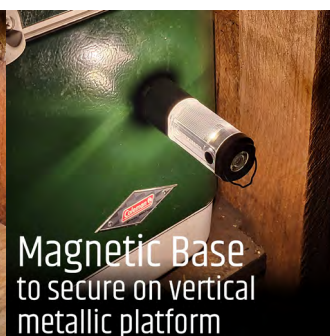

IPX5  
WATER SPLASH

**4000**  
mAh

Compact  
Size

Magnetic Base  
to secure on vertical  
metallic platform

Perfect to use  
while charging

Replaceable  
Battery