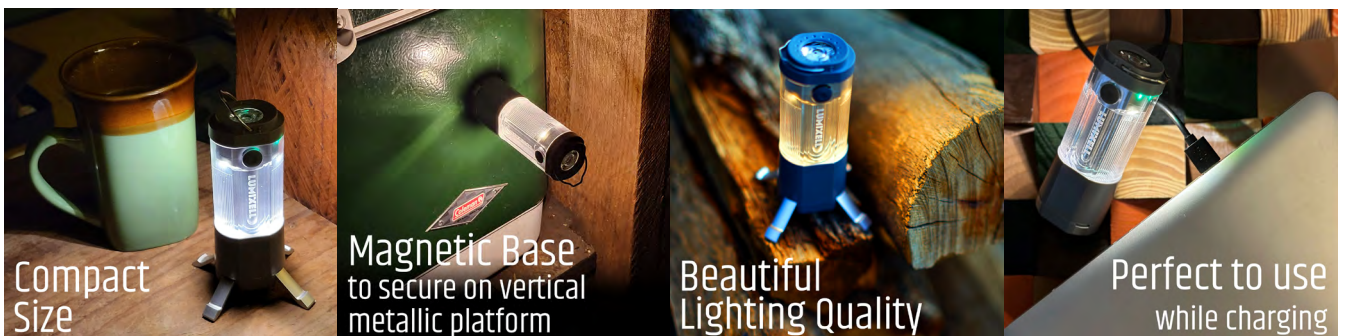

## BA532 Kanon 450 Basic USB-C Rechargeable Lantern + Flashlight

- + Multi-functional lantern + Flashlight
- + Powerful 450 lumen in a compact size
- + Built-in metal ring + magnetic base + tripod compatible screw nut inserts  
User can use the lantern to provide light in different occasions
- + Provide 4 different lighting effects for various usages:  
Ambient lighting, Task Lighting, Accent Lighting, Decorative Lighting
- + Built-in collapsible legs to increase stability in uneven surface / landscape
- + Battery: 18650 (3200 mAh) x 1
- + USB-C Charging (USB-C cable included)
- + One Touch Quick Remaining Battery Capacity Check
- + Charging Status Indicator
- + Ultra Long Burn Time 150 hours ECO mode
- + Water Resist IPX5 can be used in the rain & inclement weather
- + Camping, hiking, fishing, and any outdoor activities

**450**  
MAX LUMEN

USB-C  
RECHARGE

**150** hr  
ECO MODE

**CHARGING STATUS**

**3200**  
mAh

Compact  
Size

Magnetic Base  
to secure on vertical  
metallic platform

Beautiful  
Lighting Quality