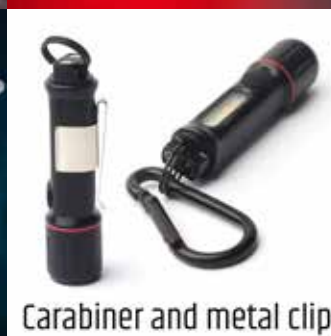

LUMIXELL

USB-C Rechargeable
Keychain Flashlight Series
2023

BA603G Stinger Basic

USB-C Rechargeable Keychain Flashlight

- + **Multi-functional compact keychain + flashlight**
- + **Powerful 400 lumen**
- + **Magnetic Base** to stick on metal platform
- + **4 different lighting sources:**
Warm White Ambient (Steady low) > Warm White Ambient (Steady mid) > Warm White Ambient (Steady high) > Red (Steady) > Red (Flash) > Red SOS(Flash) > UV (Steady)
- + **4 different lighting modes** ECO > Low > Mid > High
- + **Direct Access to Turbo mode** When the light is OFF, press and hold to reach the high mode with max lumen. Release to turn it off.
- + **Battery: 190mAh**
- + **USB-C Charging** (cable included)
- + **Charging Status Indicator**
- + **Ultra Long Burn Time** 71 hours Flash mode
- + **Water Resist IPX4** can be used in the rain & inclement weather
- + **Metal Clip and Carabiner Clip** (Optional)

Red
Night Vision

USB-C Recharge

Magnetic Base
Stick on metal platform

BA603S Stinger Basic

USB-C Rechargeable Keychain Flashlight

- + **Multi-functional compact keychain + flashlight**
- + **Powerful 400 lumen**
- + **Magnetic Base** to stick on metal platform
- + **5 different lighting sources:**
Warm White Ambient Light > Warm White Ambient Flash > Counterfeit Check
UV Light > Red Night Vision > Red Flash > SOS Flash > Blue Red Warning Signal
- + **4 different lighting modes** ECO > Low > Mid > High
- + **Direct Access to Turbo mode** When the light is OFF, press and hold to reach the high mode with max lumen. Release to turn it off.
- + **Battery: 190mAh**
- + **USB-C Charging** (cable included)
- + **Charging Status Indicator**
- + **Ultra Long Burn Time** 104 hours RED Flash mode
- + **Water Resist IPX4** can be used in the rain & inclement weather
- + **Metal Clip and Carabiner Clip** (Optional)

Red
Night Vision

USB-C Recharge

Magnetic Base
Stick on metal platform

400 Lumen
Compact Size

Carabiner and metal clip

UV Light
Counterfit

70mm

18mm