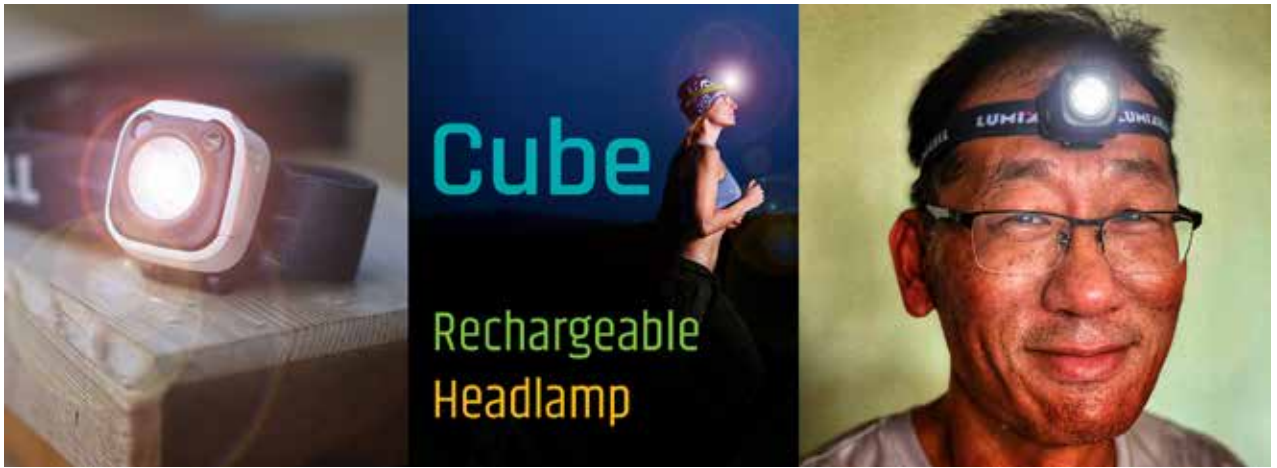

BA377 Cube

USB Rechargeable Headlamp **Smart Sensor**

- + **Zero Dazzle** the sensor will dim your head torch when facing each other and deactivate back to full power when you turn away.
- + **Hand Free Sensor**
- + **Powerful 200 Lumen**
- + **52g only compact design**
- + **Battery** Built-in 700 mAh
- + **Water Resist** IPX4