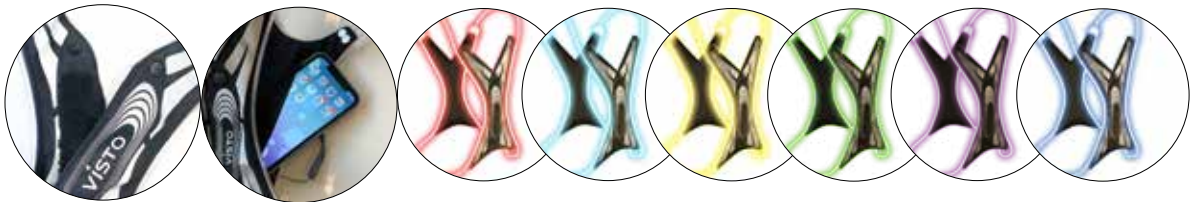

HB434 / HB585 SpiderLit

USB Rechargeable Reflective Vest

- + 7 colors to choose Red > Green > Blue > Amber > Cyan > Purple > White
- + Ultra Bright and long battery life Super bright LED and 360° visibility
- + Ultra Lite weight
- + Premium Quality Optical Fiber
- + Easy to Wear
- + One Size Fit All Adjustable Strap to fit big and small size
- + Ultra Lite Weight
- + Simple Operation Single button to operation

BA539 SpiderGlowFL

Multi-colored Reflective Vest with 200 lumen Front Light

- + 7 colors to choose Red > Green > Blue > Amber > Cyan > Purple > White
- + Ultra Bright and long battery life Super bright LED and 360° visibility
- + Ultra Lite weight
- + Premium Quality Optical Fiber
- + Easy to Wear
- + One Size Fit All Adjustable Strap to fit big and small size
- + Ultra Lite Weight
- + Simple Operation Single button to operation