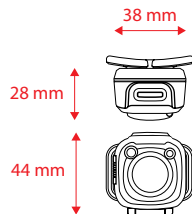

NEW
2024

ANSI FL-1 STANDARD			
	☀️ OUTPUT	📏 DISTANCE	🕒 BURNTIME
LOW	6 lm	6 m	55:00
MID	175 lm	17 m	7:00
MAX	400 lm	40 m	4:00

BA377 Cube

USB Rechargeable Headlamp **Smart Sensor**

- + **Zero Dazzle** the sensor will dim your head torch when facing each other and deactivate back to full power when you turn away.
- + **Hand Free Sensor**
- + **Powerful 200 Lumen**
- + **52g only compact design**
- + **Battery** Built-in 700 mAh
- + **Water Resist** IPX4