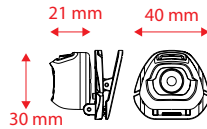

ANSI FL-1 STANDARD			
	☀️ OUTPUT	◀️ DISTANCE	🕒 BURNTIME
ECO	6 lm	8 m	30:00
MID	100 lm	40 m	4:00
MAX	200 lm	50 m	3:30

BA145 Foci Battery Operated Headlamp Petit

- + Smart plug and detach system
- + Secure, light-weighted LED Headlamp
- + Easily clip on objects or fit on head
- + 2 modes blinking / steady
- + Battery CR2032 x 2
- + IPX4 Water Resistance