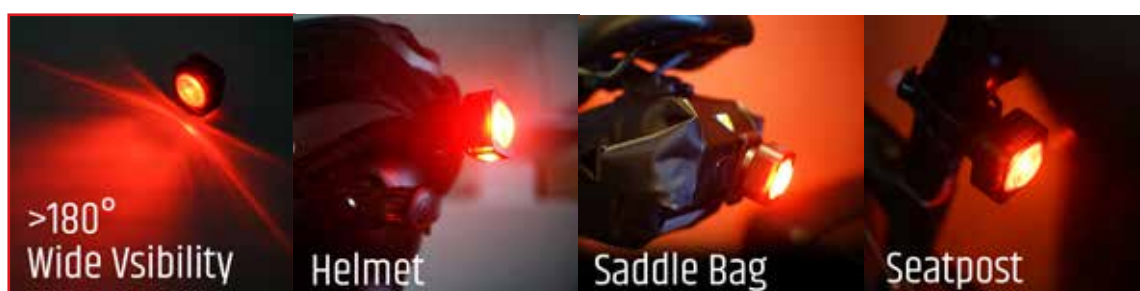

**NEW
2024**

BA500+BA501 Atom

Unique Magnetic Self-locking Coupling

- + **Unique Magnetic Self-Locking Coupling**
Bike light can be a fast couple and secured by a unique self-locking magnetic coupling design- free from being stolen and secure to ride along bumpy roads.
- + **Special Wide Vision + Spot Optical Design**
Provide more than 180° of visibility + Spot beam to be seen far away
- + **Auto Brake Sensor (BA500)**
- + **Daytime Running Visible Flash**
- + **Type-C Rechargeable 400 mAh**
- + **Safety Zone Ground Beam Design**
360° beam to the ground to define a good safety zone to be seen in all directions.
- + **Water Resist IPX4**