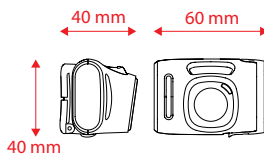

ANSI FL-1 STANDARD			
	OUTPUT	DISTANCE	BURNTIME
ECO	6 lm	8 m	40:00
MID	175 lm	17 m	4:00
MAX	350 lm	35 m	2:15