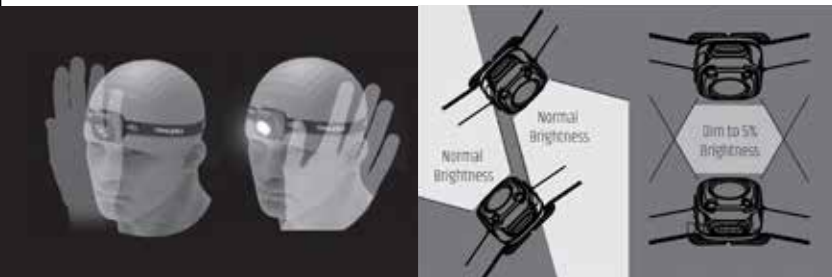

NEW
2024

ANSI FL-1 STANDARD			
	☀️ OUTPUT	📏 DISTANCE	🕒 BURNTIME
LOW	6 lm	6 m	55:00
MID	175 lm	17 m	7:00
MAX	400 lm	40 m	4:00

BA377 Cube

USB Rechargeable Headlamp **Smart Sensor**

- + **Zero Dazzle** the sensor will dim your head torch when facing each other and deactivate back to full power when you turn away.
- + **Hand Free Sensor**
- + **Powerful 200 Lumen**
- + **52g only compact design**
- + **Battery** Built-in 700 mAh
- + **Water Resist** IPX4