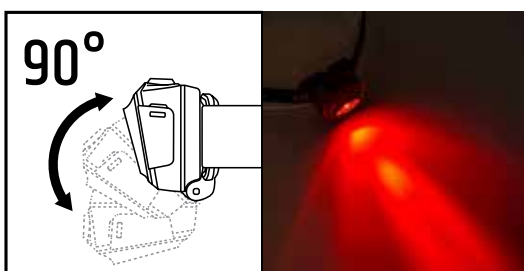

BA688 Cube

Type-C Rechargeable Headlamp **Red Light**

- + **Powerful 200 Lumen**
- + **52g only compact design**
- + **Battery** Built-in 700 mAh
- + **Low > Mid > High > Red Modes**
- + **Water Resist** IPX4