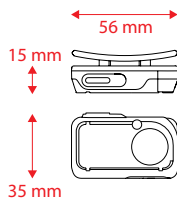

BA623 Komet 350 Slim

Type-C Rechargeable Headlamp

- + Powerful 350 lumen in a compact size
- + 6 Lighting Modes ECO > Low > Mid > High > Flash > Red
- + 2 Lighting Colors White / Red
- + Battery: 570 mAh
- + Lock Mode + Mode Memory
- + Charging Status Indicator
- + Quick Battery Check Indicator
- + Water Resist IPX5

	ANSI FL-1 STANDARD		
	OUTPUT	DISTANCE	BURNTIME
LOW	5 lm	6 m	40:00
MID	175 lm	17 m	3:00
MAX	350 lm	35 m	2:15