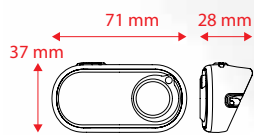

BA657 Reely400 Retractable Headlamp with Charging Case

- + Ultra-slim rechargeable headlamp with interchangeable retractable head strap module
- + Pocket-sized charging case ensures the headlamp is always charged and ready for use
- + Headlamp can also be charged using a Type-C cable
- + Powerful 400 Lumen
- + 52g only compact design
- + Battery Built-in 700 mAh
- + Water Resist IPX4