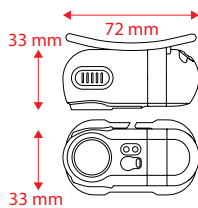

	ANSI FL-1 STANDARD		
	OUTPUT	DISTANCE	BURNTIME
LOW	5 lm	6 m	40:00
MID	175 lm	17 m	3:00
MAX	350 lm	35 m	2:15

70° Rotatable Angle

Type-C Recharge

BA613 Kula 600

Type-C Rechargeable Headlamp

- + **Powerful 600 lumen in a compact size**
- + **180° Rotatable Angle** to adjust lighting angle
- + **Boost mode** to get instant max. brightness for 30 seconds
- + **7 Lighting Modes** Low > Warm White > Red > Eco > Mid > High > Boost
- + **3 Flashing Patterns** Steady > Flash > S.O.S. Flash
- + **3 Lighting Colors** White / Red / Warm White for proximity
- + **Battery: 18500 (1500mAh)**
- + **Quick Battery Check Indicator**
- + **Charging Status Indicator**
- + **Mode Memory**
- + **Water Resist IPX5**