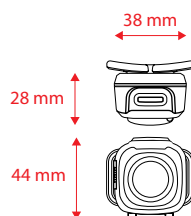

BA688 Cube

Type-C Rechargeable Headlamp **Red Light**

- + **Powerful 200 Lumen**
- + **52g only compact design**
- + **Battery** Built-in 700 mAh
- + **Low > Mid > High > Red Modes**
- + **Water Resist** IPX4