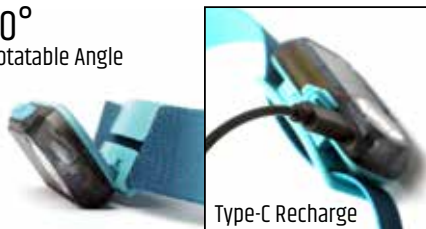

	ANSI FL-1 STANDARD		
	OUTPUT	DISTANCE	BURNTIME
ECO	3 lm	6 m	60:00
MID	60 lm	32 m	6:00
MAX	120 lm	45 m	4:00

BA623 Komet 350 Slim

Type-C Rechargeable Headlamp

- + Powerful 350 lumen in a compact size
- + 6 Lighting Modes ECO > Low > Mid > High > Flash > Red
- + 2 Lighting Colors White / Red
- + Battery: 570 mAh
- + Lock Mode + Mode Memory
- + Charging Status Indicator
- + Quick Battery Check Indicator
- + Water Resist IPX5

	ANSI FL-1 STANDARD		
	OUTPUT	DISTANCE	BURNTIME
LOW	5 lm	6 m	40:00
MID	175 lm	17 m	3:00
MAX	350 lm	35 m	2:15

70° Rotatable Angle

Type-C Recharge

BA613 Kula 600

Type-C Rechargeable Headlamp

- + **Powerful 600 lumen in a compact size**
- + **180° Rotatable Angle** to adjust lighting angle
- + **Boost mode** to get instant max. brightness for 30 seconds
- + **7 Lighting Modes** Low > Warm White > Red > Eco > Mid > High > Boost
- + **3 Flashing Patterns** Steady > Flash > S.O.S. Flash
- + **3 Lighting Colors** White / Red / Warm White for proximity
- + **Battery: 18500 (1500mAh)**
- + **Quick Battery Check Indicator**
- + **Charging Status Indicator**
- + **Mode Memory**
- + **Water Resist IPX5**