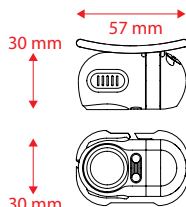

NEW
2024

ANSI FL-1 STANDARD			
	☀️ OUTPUT	📏 DISTANCE	🕒 BURNTIME
ECO	6 lm	6 m	80:00
MID	275 lm	27 m	6:00
MAX	600 lm	60 m	3:30

BA611 Kula 400

Type-C Rechargeable Headlamp

- + **Powerful 400 lumen in a compact size**
- + **180° Rotatable Angle** to adjust lighting angle
- + **Boost mode** to get instant max. brightness for 30 seconds
- + **7 Lighting Modes** Low > Warm White > Red > Eco > Mid > High > Boost
- + **3 Flashing Patterns** Steady > Flash > S.O.S. Flash
- + **3 Lighting Colors** White / Red / Warm White for proximity
- + **Battery: 18350 (900mAh)**
- + **Quick Battery Check Indicator**
- + **Charging Status Indicator**
- + **Mode Memory**
- + **Water Resist IPX5**