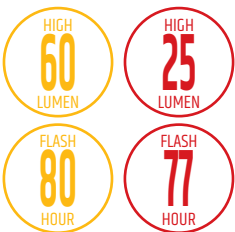

BA708Red+BA709White Blitz PRO Type C Rechargeable Compact Bike Light

- + Superior Fish-Eye Optical Design 320-degree visibility
- + Versatile Clip Mount Design
  compatible with handlebar / seat post / saddle bag / bike helmet
- + 3 LED together with 3D Brake Sensor (BA708)
- + Different light modes (including Daytime running light)
  cater to your visibility needs both day and night.
- + Double battery capacity (500mAh) provides extra-long time of usage
- + Type-C rechargeable

ABS
AUTO BRAKE
SENSOR
MODE

**NEW
2024**

BA669Red + BA670White Blitz Type C Rechargeable Compact Bike Light

- + Superior Fish-Eye Optical Design 320-degree visibility
- + Versatile Clip Mount Design
  compatible with handlebar / seat post / saddle bag / bike helmet
- + Different light modes (including Daytime Running Light)
  cater to your visibility needs both day and night.
- + Type-C rechargeable

**NEW
2024**