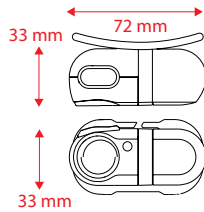

BA569 Kula 120

Emergency AA (LR6) / AAA (LR03) Battery Operated Headlamp

(Patent Pending)

- + Either AA (LR6) or AAA (LR03) battery is compatible to this headlamp
- + 120 lumen in a compact size
- + 180° Rotatable Angle to adjust lighting angle
- + 5 Lighting Modes ECO > Low > Mid > High > Red
- + 2 Lighting Colors White / Red
- + Battery: AA /AAA
- + Water Resist IPX4