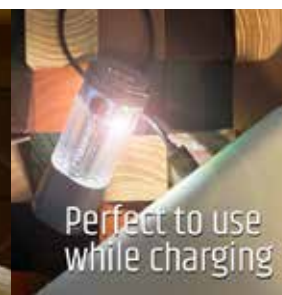

BA533 Kanon 450

Type-C Rechargeable Lantern + Flashlight
(Battery Replaceable)

- + Multi-functional Lantern + Flashlight
- + Powerful 450 lumen in a compact size
- + Replaceable Battery Tool-Free Coin Opening Battery
- + Magnetic Base
- + Tripod compatible screw nut inserts
- + 4 different lighting effects
- + Power Bank Feature
- + Perfect to use while charging
- + Built-in collapsible legs
- + BA533 Battery: 21700 (4000 mAh) x 1 (BA533)
- + Battery: 18650 (Built-in 3200 mAh) x 1 (BA532)
- + Type-C Charging
- + One Touch Quick Remaining Battery Capacity Check
- + Charging Status Indicator
- + Ultra Long Burn Time
- + Water Resist IPX4