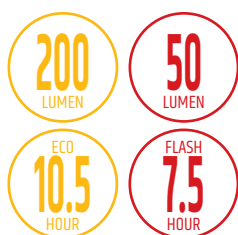

BA500+BA501 Atom

Unique Magnetic Self-locking Coupling

- + **Unique Magnetic Self-Locking Coupling**
  Bike light can be a fast couple and secured by a unique self-locking magnetic coupling design- free from being stolen and secure to ride along bumpy roads.
- + **Special Wide Vision + Spot Optical Design**
  Provide more than 180° of visibility + Spot beam to be seen far away
- + **Auto Brake Sensor (BA500)**
- + **Daytime Running Visible Flash**
- + **Type-C Rechargeable 400 mAh**
- + **Safety Zone Ground Beam Design**
  360° beam to the ground to define a good safety zone to be seen in all directions.
- + **Water Resist IPX4**