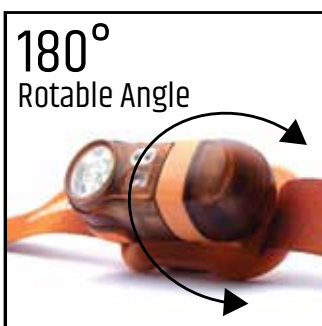

- + **Powerful 600 lumen in a compact size**
- + **180° Rotatable Angle** to adjust lighting angle
- + **Boost mode** to get instant max. brightness for 30 seconds
- + **7 Lighting Modes** Low > Warm White > Red > Eco > Mid > High > Boost
- + **3 Flashing Patterns** Steady > Flash > S.O.S. Flash
- + **3 Lighting Colors** White / Red / Warm White for proximity
- + **Battery: 18500 (1500mAh)**
- + **USB-C Charging** (cable included)
- + **Quick Battery Check Indicator**
- + **Charging Status Indicator**
- + **Mode Memory**
- + **Burn Time** 10 hours ECO mode
- + **Water Resist IPX5** can be used in the rain & inclement weather

180°
ROTATE ANGLE

USB-C RECHARGE

MODE MEMORY

IPX5 WATER SPLASH

10_{hr}
ECO MODE

600
MAX LUMEN

QUICK BATTERY CHECK INDICATOR

CHARGING STATUS

1500
mAh

The specified lumen values are measured 30 seconds after switching the lamp on. We measure lumen according to the ANSI / NEMA FL1 Standard.

BA611 Kula 400 USB-C Rechargeable Headlamp

- + **Powerful 400 lumen in a compact size**
- + **180° Rotatable Angle** to adjust lighting angle
- + **Boost mode** to get instant max. brightness for 30 seconds
- + **7 Lighting Modes** Low > Warm White > Red > Eco > Mid > High > Boost
- + **3 Flashing Patterns** Steady > Flash > S.O.S. Flash
- + **3 Lighting Colors** White / Red / Warm White for proximity
- + **Battery: 18350 (900mAh)**
- + **USB-C Charging** (cable included)
- + **Quick Battery Check Indicator**
- + **Charging Status Indicator**
- + **Mode Memory**
- + **Burn Time** 10 hours ECO mode
- + **Water Resist IPX5** can be used in the rain & inclement weather